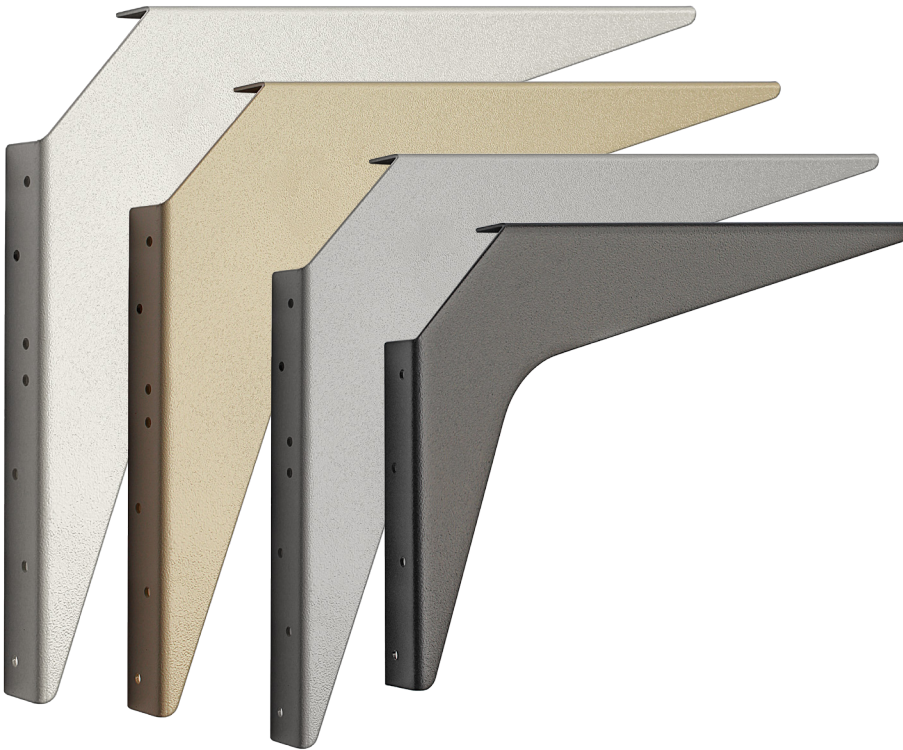

# Wall Mounted Workstation Brackets

# AP

---

BRACKETS

- 45° relief for cable runs
- 1/8" steel construction
- durable powder coating
- 1000 lbs load (per pair)
- multiple applications